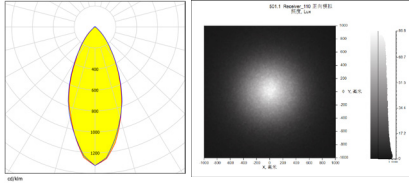

规格/TECHNICAL SPECIFICATIONS

型号/MODEL NUMBER:	I LENS501-S10-B45-NH
透镜尺寸/LENS DIMENSIONS:	10.0*10.0*5.5MM
定位方式/FASTENING:	打胶/Glue
是否符合ROHS/ROHS COMPLIANT:	是/YES

说明/CHARACTERISTIC:

1. 透镜有多种不同的配光角度。
The lens have multiple types beam angles .
2. 一体化镜头无支架。
The integrated lens has no holder.
3. 兼容多种灯珠。
Compatible with various lamp beads.
4. 适用于道路护栏灯杆, 桥梁灯, 室内橱柜灯。
Application: road guardrail lighting, bridge lighting,cabinet lighting.
5. 与市面上同类镜头相比, 光效更好, 光斑更漂亮, 兼容性更好。
Compared with similar type lenses on the market,with better light effect ,more beautiful spot and better compatibility.

LED:LUMINUS 3030
 角度/FWHM:51°
 光效/Efficiency:85%
 峰值强度/Peakintensity:1.2CD/LM
 光学面数量/LED/each optic:1
 灯光颜色/Light colour:白色/White
 所需组件/Required components:

LED:LUMINUS 2835
 角度/FWHM:44°
 光效/Efficiency:85%
 峰值强度/Peakintensity:1.4CD/LM
 光学面数量/LED/each optic:1
 灯光颜色/Light colour:白色/White
 所需组件/Required components:

LED:CREE 3030
 角度/FWHM:50°
 光效/Efficiency:85%
 峰值强度/Peakintensity:1.2CD/LM
 光学面数量/LED/each optic:1
 灯光颜色/Light colour:白色/White
 所需组件/Required components:

LED:CREE 2835
 角度/FWHM:48°
 光效/Efficiency:1.4%
 峰值强度/Peakintensity:2.7CD/LM
 光学面数量/LED/each optic:1
 灯光颜色/Light colour:白色/White
 所需组件/Required components: