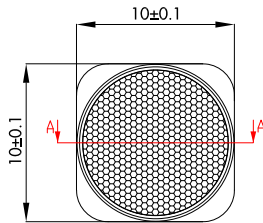

LED:CREE 3030
 角度/FWHM:50°
 光效/Efficiency:85%
 峰值强度/Peakintensity:1.2CD/LM
 光学面数量/LED/each optic:1
 灯光颜色/Light colour:白色/White
 所需组件/Required components:

LED:CREE 2835
 角度/FWHM:48°
 光效/Efficiency:1.4%
 峰值强度/Peakintensity:2.7CD/LM
 光学面数量/LED/each optic:1
 灯光颜色/Light colour:白色/White
 所需组件/Required components:

LED:SAMSUNG 3030
 角度/FWHM:45°
 光效/Efficiency:85%
 峰值强度/Peakintensity:1.4CD/LM
 光学面数量/LED/each optic:1
 灯光颜色/Light colour:白色/White
 所需组件/Required components:

LED:SAMSUNG 2835
 角度/FWHM:48°
 光效/Efficiency:85%
 峰值强度/Peakintensity:1.3CD/LM
 光学面数量/LED/each optic:1
 灯光颜色/Light colour:白色/White
 所需组件/Required components:

LED:LEXTAR 3030
 角度/FWHM:50°
 光效/Efficiency:85%
 峰值强度/Peakintensity:1.2CD/LM
 光学面数量/LED/each optic:1
 灯光颜色/Light colour:白色/White
 所需组件/Required components:

LED:LEXTAR 2835
 角度/FWHM:53°
 光效/Efficiency:85%
 峰值强度/Peakintensity:1.2CD/LM
 光学面数量/LED/each optic:1
 灯光颜色/Light colour:白色/White
 所需组件/Required components:

CAD

注意/NOTE:

1. 镜片表面应光滑无划痕、气泡、凹痕和黑点。

The surface of the lens should be smooth without scratches, bubbles, dents and black spots.

GENERAL TOL ERANCES ISO2768-M (UNLESS STATED) 一般公差ISO 2768-M (除非另有说明)	MATERIL 材质	PC	DRAWING TITLE 绘图标题	ILENS501-S10-B45-NH
LINEAR/线性	0~5±0.05		5~10±0.1	10~30±0.15
ANGULAR/角度	0°~10°±1°		10°~50°±0.5°	50°~120°±0.3°