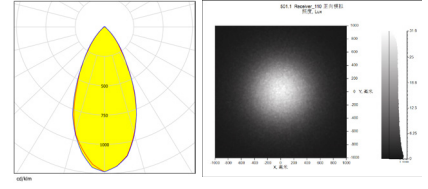

LED:LUMINUS 3030
 角度/FWHM:51°
 光效/Efficiency:85%
 峰值强度/Peakintensity:1.2CD/LM
 光学面数量/LED/each optic:1
 灯光颜色/Light colour:白色/White
 所需组件/Required components:

LED:LUMINUS 2835
 角度/FWHM:44°
 光效/Efficiency:85%
 峰值强度/Peakintensity:1.4CD/LM
 光学面数量/LED/each optic:1
 灯光颜色/Light colour:白色/White
 所需组件/Required components:

LED:CREE 3030
 角度/FWHM:50°
 光效/Efficiency:85%
 峰值强度/Peakintensity:1.2CD/LM
 光学面数量/LED/each optic:1
 灯光颜色/Light colour:白色/White
 所需组件/Required components:

LED:CREE 2835
 角度/FWHM:48°
 光效/Efficiency:1.4%
 峰值强度/Peakintensity:2.7CD/LM
 光学面数量/LED/each optic:1
 灯光颜色/Light colour:白色/White
 所需组件/Required components:

LED:SAMSUNG 3030
 角度/FWHM:45°
 光效/Efficiency:85%
 峰值强度/Peakintensity:1.4CD/LM
 光学面数量/LED/each optic:1
 灯光颜色/Light colour:白色/White
 所需组件/Required components:

LED:SAMSUNG 2835
 角度/FWHM:48°
 光效/Efficiency:85%
 峰值强度/Peakintensity:1.3CD/LM
 光学面数量/LED/each optic:1
 灯光颜色/Light colour:白色/White
 所需组件/Required components: