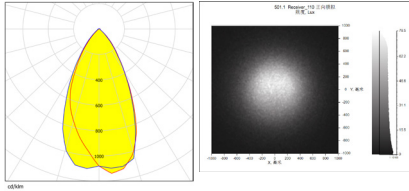

规格/TECHNICAL SPECIFICATIONS

型号/MODEL NUMBER:	I LENS501-S10-B45-NH
透镜尺寸/LENS DIMENSIONS:	10.0*10.0*5.5MM
定位方式/FASTENING:	打胶/Glue
是否符合ROHS/ROHS COMPLIANT:	是/YES

说明/CHARACTERISTIC:

1. 透镜有多种不同的配光角度。
The lens have multiple types beam angles .
2. 一体化镜头无支架。
The integrated lens has no holder.
3. 兼容多种灯珠。
Compatible with various lamp beads.
4. 适用于道路护栏灯杆, 桥梁灯, 室内橱柜灯。
Application: road guardrail lighting, bridge lighting,cabinet lighting.
5. 与市面上同类镜头相比, 光效更好, 光斑更漂亮, 兼容性更好。
Compared with similar type lenses on the market,with better light effect ,more beautiful spot and better compatibility.

LED:LUMINUS 3030
 角度/FWHM:51°
 光效/Efficiency:85%
 峰值强度/Peakintensity:1.2CD/LM
 光学面数量/LED/each optic:1
 灯光颜色/Light colour:白色/White
 所需组件/Required components:

LED:LUMINUS 2835
 角度/FWHM:44°
 光效/Efficiency:85%
 峰值强度/Peakintensity:1.4CD/LM
 光学面数量/LED/each optic:1
 灯光颜色/Light colour:白色/White
 所需组件/Required components:

LED:CREE 3030
 角度/FWHM:50°
 光效/Efficiency:85%
 峰值强度/Peakintensity:1.2CD/LM
 光学面数量/LED/each optic:1
 灯光颜色/Light colour:白色/White
 所需组件/Required components:

LED:CREE 2835
 角度/FWHM:48°
 光效/Efficiency:1.4%
 峰值强度/Peakintensity:2.7CD/LM
 光学面数量/LED/each optic:1
 灯光颜色/Light colour:白色/White
 所需组件/Required components: