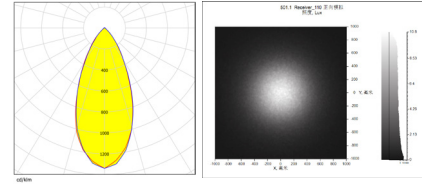

LED:SAMSUNG 3030
角度/FWHM:45°
光效/Efficiency:85%
峰值强度/Peakintensity:1.4CD/LM
光学面数量/LED/each optic:1
灯光颜色/Light colour:白色/White
所需组件/Required components: