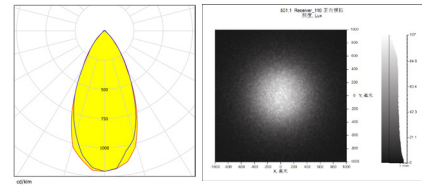

LED:LEXTAR 3030
角度/FWHM:50°
光效/Efficiency:85%
峰值强度/Peakintensity:1.2CD/LM
光学面数量/LED/each optic:1
灯光颜色/Light colour:白色/White
所需组件/Required components: