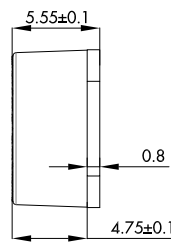

CAD

注意/NOTE:

1. 镜片表面应光滑无划痕、气泡、凹痕和黑点。

The surface of the lens should be smooth without scratches, bubbles, dents and black spots.

GENERAL TOL ERANCES ISO2768-M (UNLESS STATED) 一般公差ISO 2768-M (除非另有说明)	MATERIL 材质	PC	DRAWING TITLE 绘图标题	ILENS501-S10-B45-NH
LINEAR/线性	0~5±0.05		5~10±0.1	10~30±0.15
ANGULAR/角度	0°~10°±1°		10°~50°±0.5°	50°~120°±0.3°