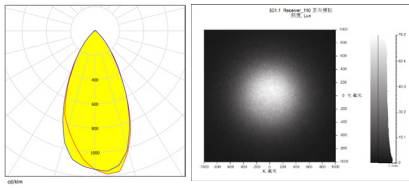

规格/TECHNICAL SPECIFICATIONS

型号/MODEL NUMBER:	I LENS501-S10-B45-NH
透镜尺寸/LENS DIMENSIONS:	10.0*10.0*5.5MM
定位方式/FASTENING:	打胶/Glue
是否符合ROHS/ROHS COMPLIANT:	是/YES

说明/CHARACTERISTIC:

1. 透镜有多种不同的配光角度。
The lens have multiple types beam angles .
2. 一体化镜头无支架。
The integrated lens has no holder.
3. 兼容多种灯珠。
Compatible with various lamp beads.
4. 适用于道路护栏灯杆, 桥梁灯, 室内橱柜灯。
Application: road guardrail lighting, bridge lighting,cabinet lighting.
5. 与市面上同类镜头相比, 光效更好, 光斑更漂亮, 兼容性更好。
Compared with similar type lenses on the market,with better light effect ,more beautiful spot and better compatibility.

LED:LUMINUS 3030
 角度/FWHM:51°
 光效/Efficiency:85%
 峰值强度/Peakintensity:1.2CD/LM
 光学面数量/LED/each optic:1
 灯光颜色/Light colour:白色/White
 所需组件/Required components:

LED:LUMINUS 2835
 角度/FWHM:44°
 光效/Efficiency:85%
 峰值强度/Peakintensity:1.4CD/LM
 光学面数量/LED/each optic:1
 灯光颜色/Light colour:白色/White
 所需组件/Required components:

LED:CREE 3030
 角度/FWHM:50°
 光效/Efficiency:85%
 峰值强度/Peakintensity:1.2CD/LM
 光学面数量/LED/each optic:1
 灯光颜色/Light colour:白色/White
 所需组件/Required components:

LED:CREE 2835
 角度/FWHM:48°
 光效/Efficiency:1.4%
 峰值强度/Peakintensity:2.7CD/LM
 光学面数量/LED/each optic:1
 灯光颜色/Light colour:白色/White
 所需组件/Required components: