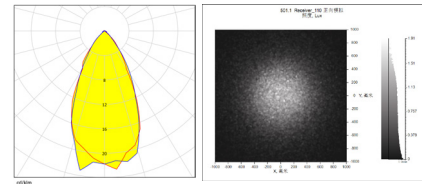

LED:LUMINUS 3030
 角度/FWHM:51°
 光效/Efficiency:85%
 峰值强度/Peakintensity:1.2CD/LM
 光学面数量/LED/each optic:1
 灯光颜色/Light colour:白色/White
 所需组件/Required components:

LED:LUMINUS 2835
 角度/FWHM:44°
 光效/Efficiency:85%
 峰值强度/Peakintensity:1.4CD/LM
 光学面数量/LED/each optic:1
 灯光颜色/Light colour:白色/White
 所需组件/Required components:

LED:CREE 3030
 角度/FWHM:50°
 光效/Efficiency:85%
 峰值强度/Peakintensity:1.2CD/LM
 光学面数量/LED/each optic:1
 灯光颜色/Light colour:白色/White
 所需组件/Required components:

LED:CREE 2835
 角度/FWHM:48°
 光效/Efficiency:1.4%
 峰值强度/Peakintensity:2.7CD/LM
 光学面数量/LED/each optic:1
 灯光颜色/Light colour:白色/White
 所需组件/Required components:

LED:SAMSUNG 3030
 角度/FWHM:45°
 光效/Efficiency:85%
 峰值强度/Peakintensity:1.4CD/LM
 光学面数量/LED/each optic:1
 灯光颜色/Light colour:白色/White
 所需组件/Required components:

LED:SAMSUNG 2835
 角度/FWHM:48°
 光效/Efficiency:85%
 峰值强度/Peakintensity:1.3CD/LM
 光学面数量/LED/each optic:1
 灯光颜色/Light colour:白色/White
 所需组件/Required components:

LED:LEXTAR 3030
 角度/FWHM:50°
 光效/Efficiency:85%
 峰值强度/Peakintensity:1.2CD/LM
 光学面数量/LED/each optic:1
 灯光颜色/Light colour:白色/White
 所需组件/Required components:

LED:LEXTAR 2835
 角度/FWHM:53°
 光效/Efficiency:85%
 峰值强度/Peakintensity:1.2CD/LM
 光学面数量/LED/each optic:1
 灯光颜色/Light colour:白色/White
 所需组件/Required components: