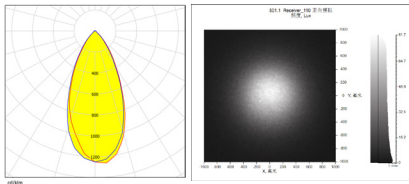

LED:LUMINUS 3030
 角度/FWHM:51°
 光效/Efficiency:85%
 峰值强度/Peakintensity:1.2CD/LM
 光学面数量/LED/each optic:1
 灯光颜色/Light colour:白色/White
 所需组件/Required components:

LED:LUMINUS 2835
 角度/FWHM:44°
 光效/Efficiency:85%
 峰值强度/Peakintensity:1.4CD/LM
 光学面数量/LED/each optic:1
 灯光颜色/Light colour:白色/White
 所需组件/Required components:

LED:CREE 3030
 角度/FWHM:50°
 光效/Efficiency:85%
 峰值强度/Peakintensity:1.2CD/LM
 光学面数量/LED/each optic:1
 灯光颜色/Light colour:白色/White
 所需组件/Required components:

LED:CREE 2835
 角度/FWHM:48°
 光效/Efficiency:1.4%
 峰值强度/Peakintensity:2.7CD/LM
 光学面数量/LED/each optic:1
 灯光颜色/Light colour:白色/White
 所需组件/Required components: